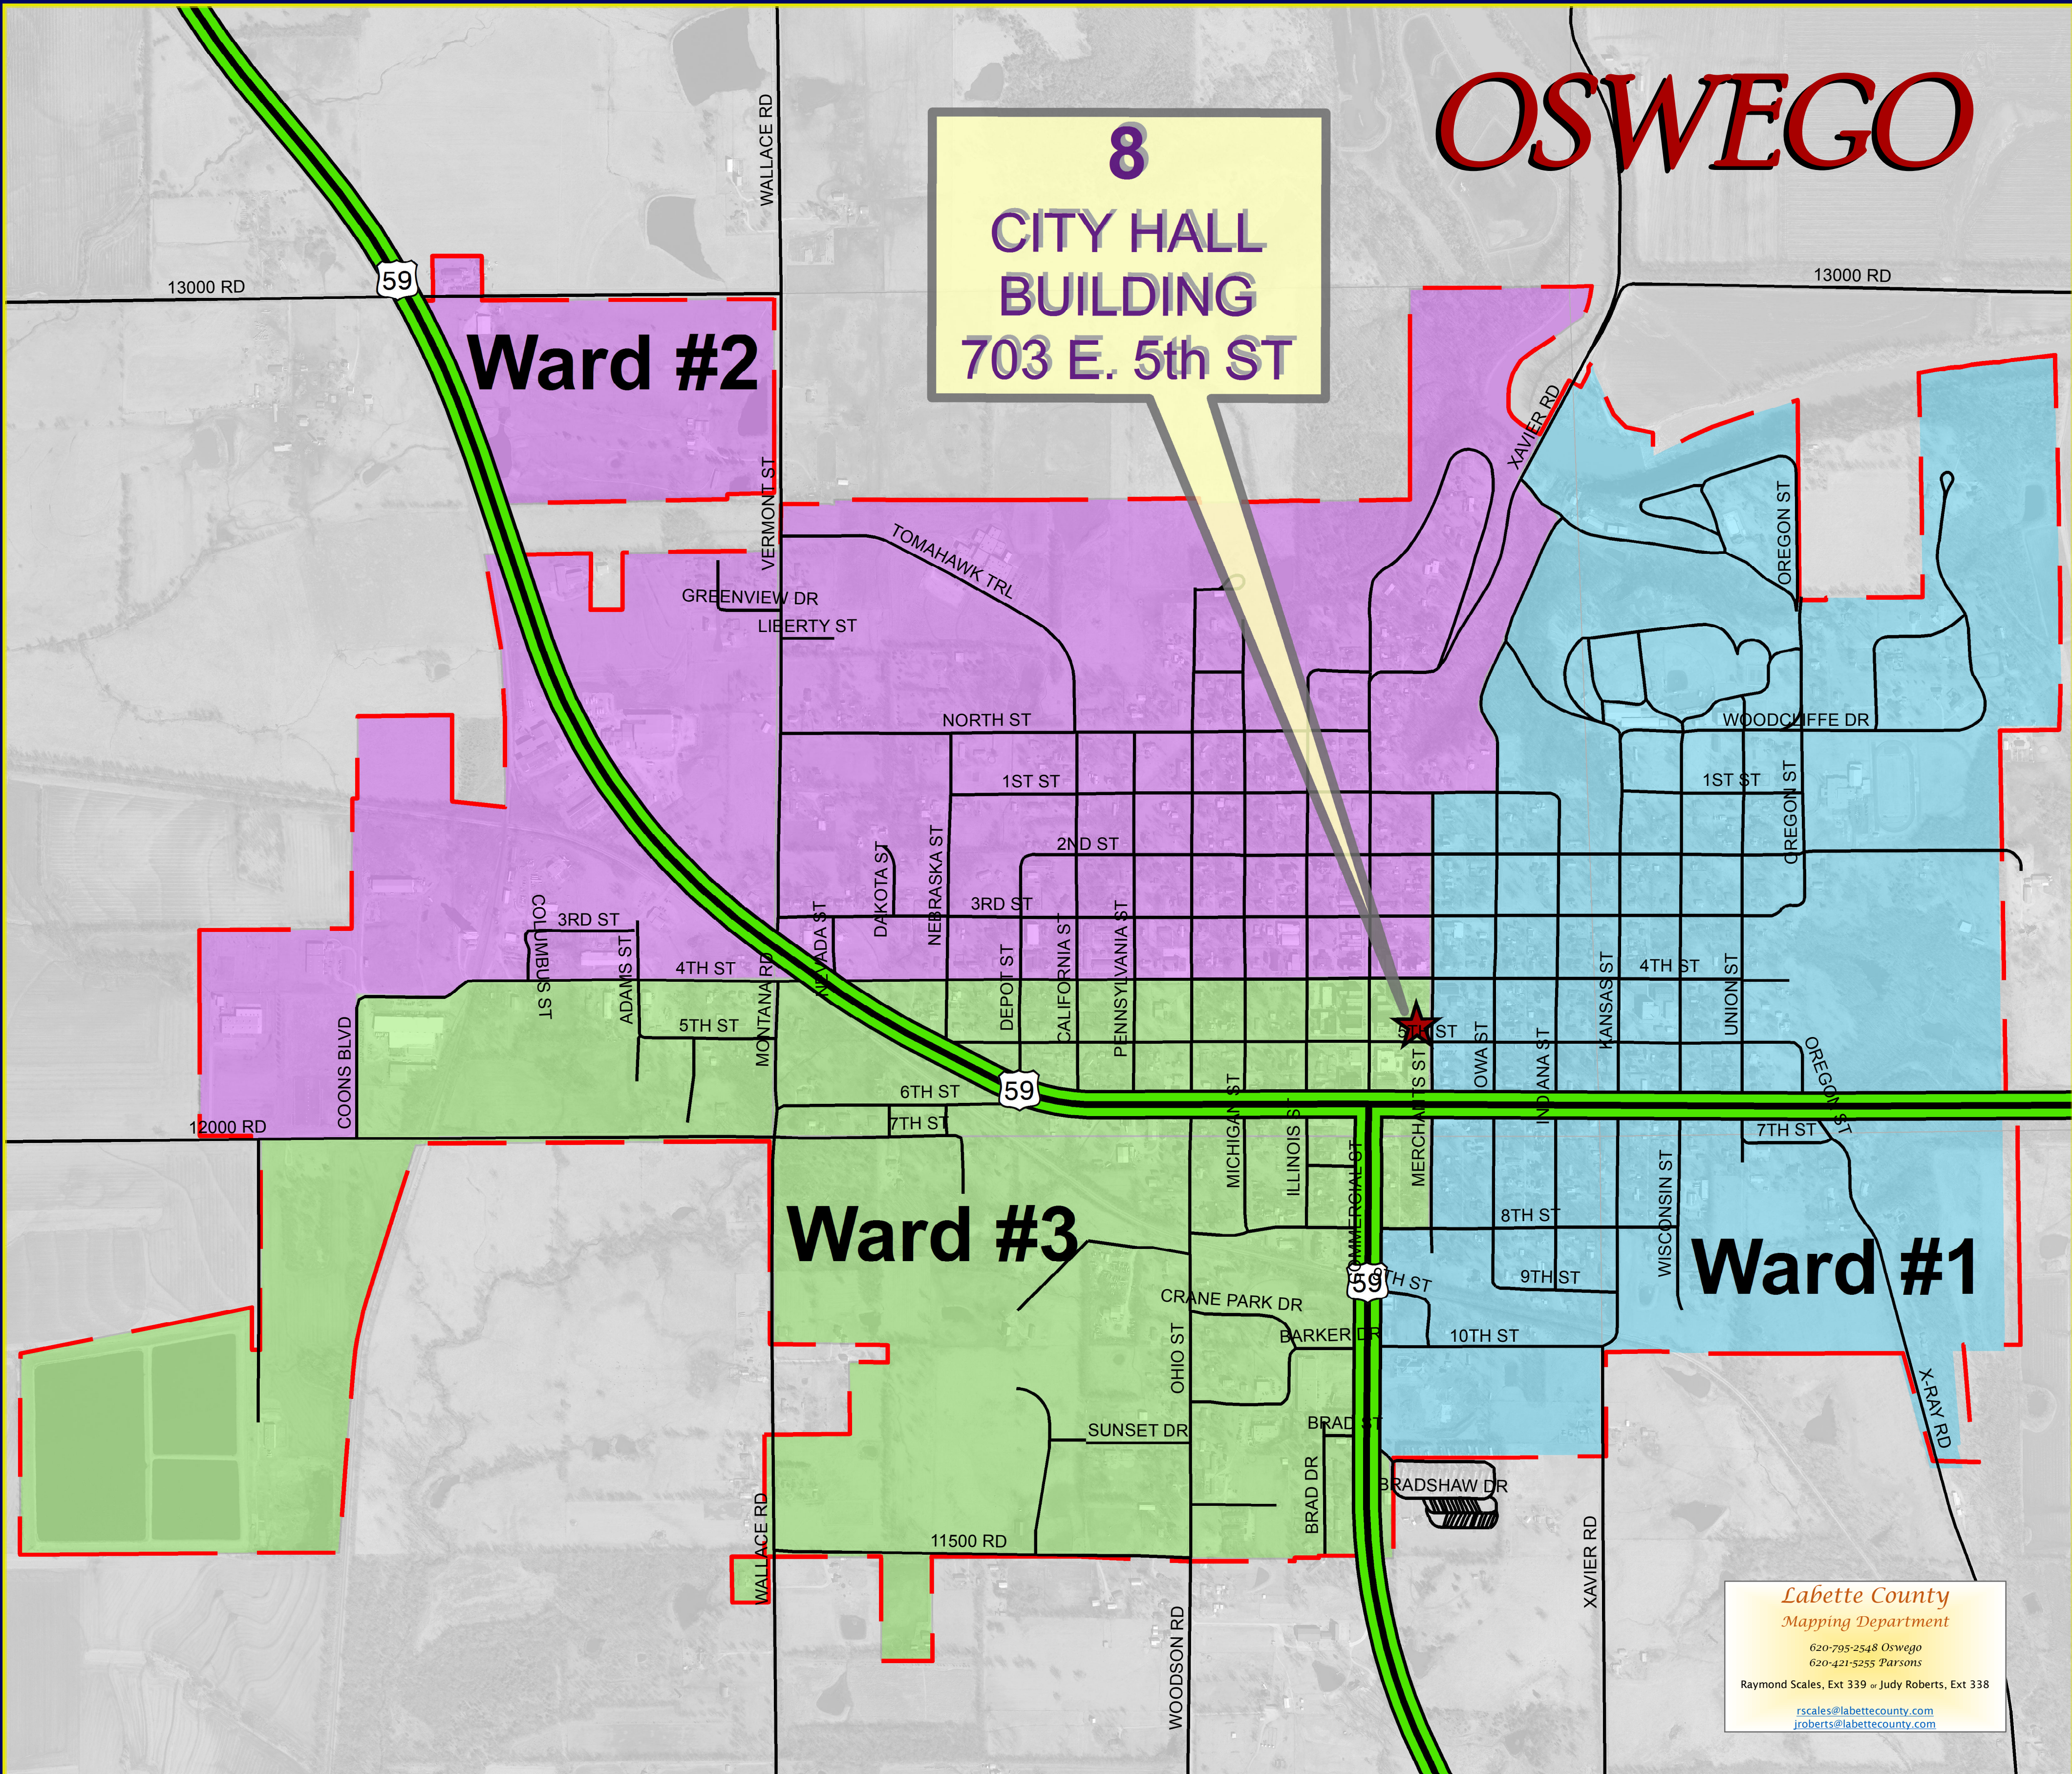

Labette County, Kansas

Map Created and Maintained
by
Mapping Department

OSWEGO

8
CITY HALL
BUILDING
703 E. 5th ST

Ward #2

Ward #3

Ward #1

Labette County
Mapping Department
620-795-2548 Oswego
620-421-5255 Parsons
Raymond Scales, Ext 339 or Judy Roberts, Ext 338
rscscales@labettecounty.com
jroberts@labettecounty.com