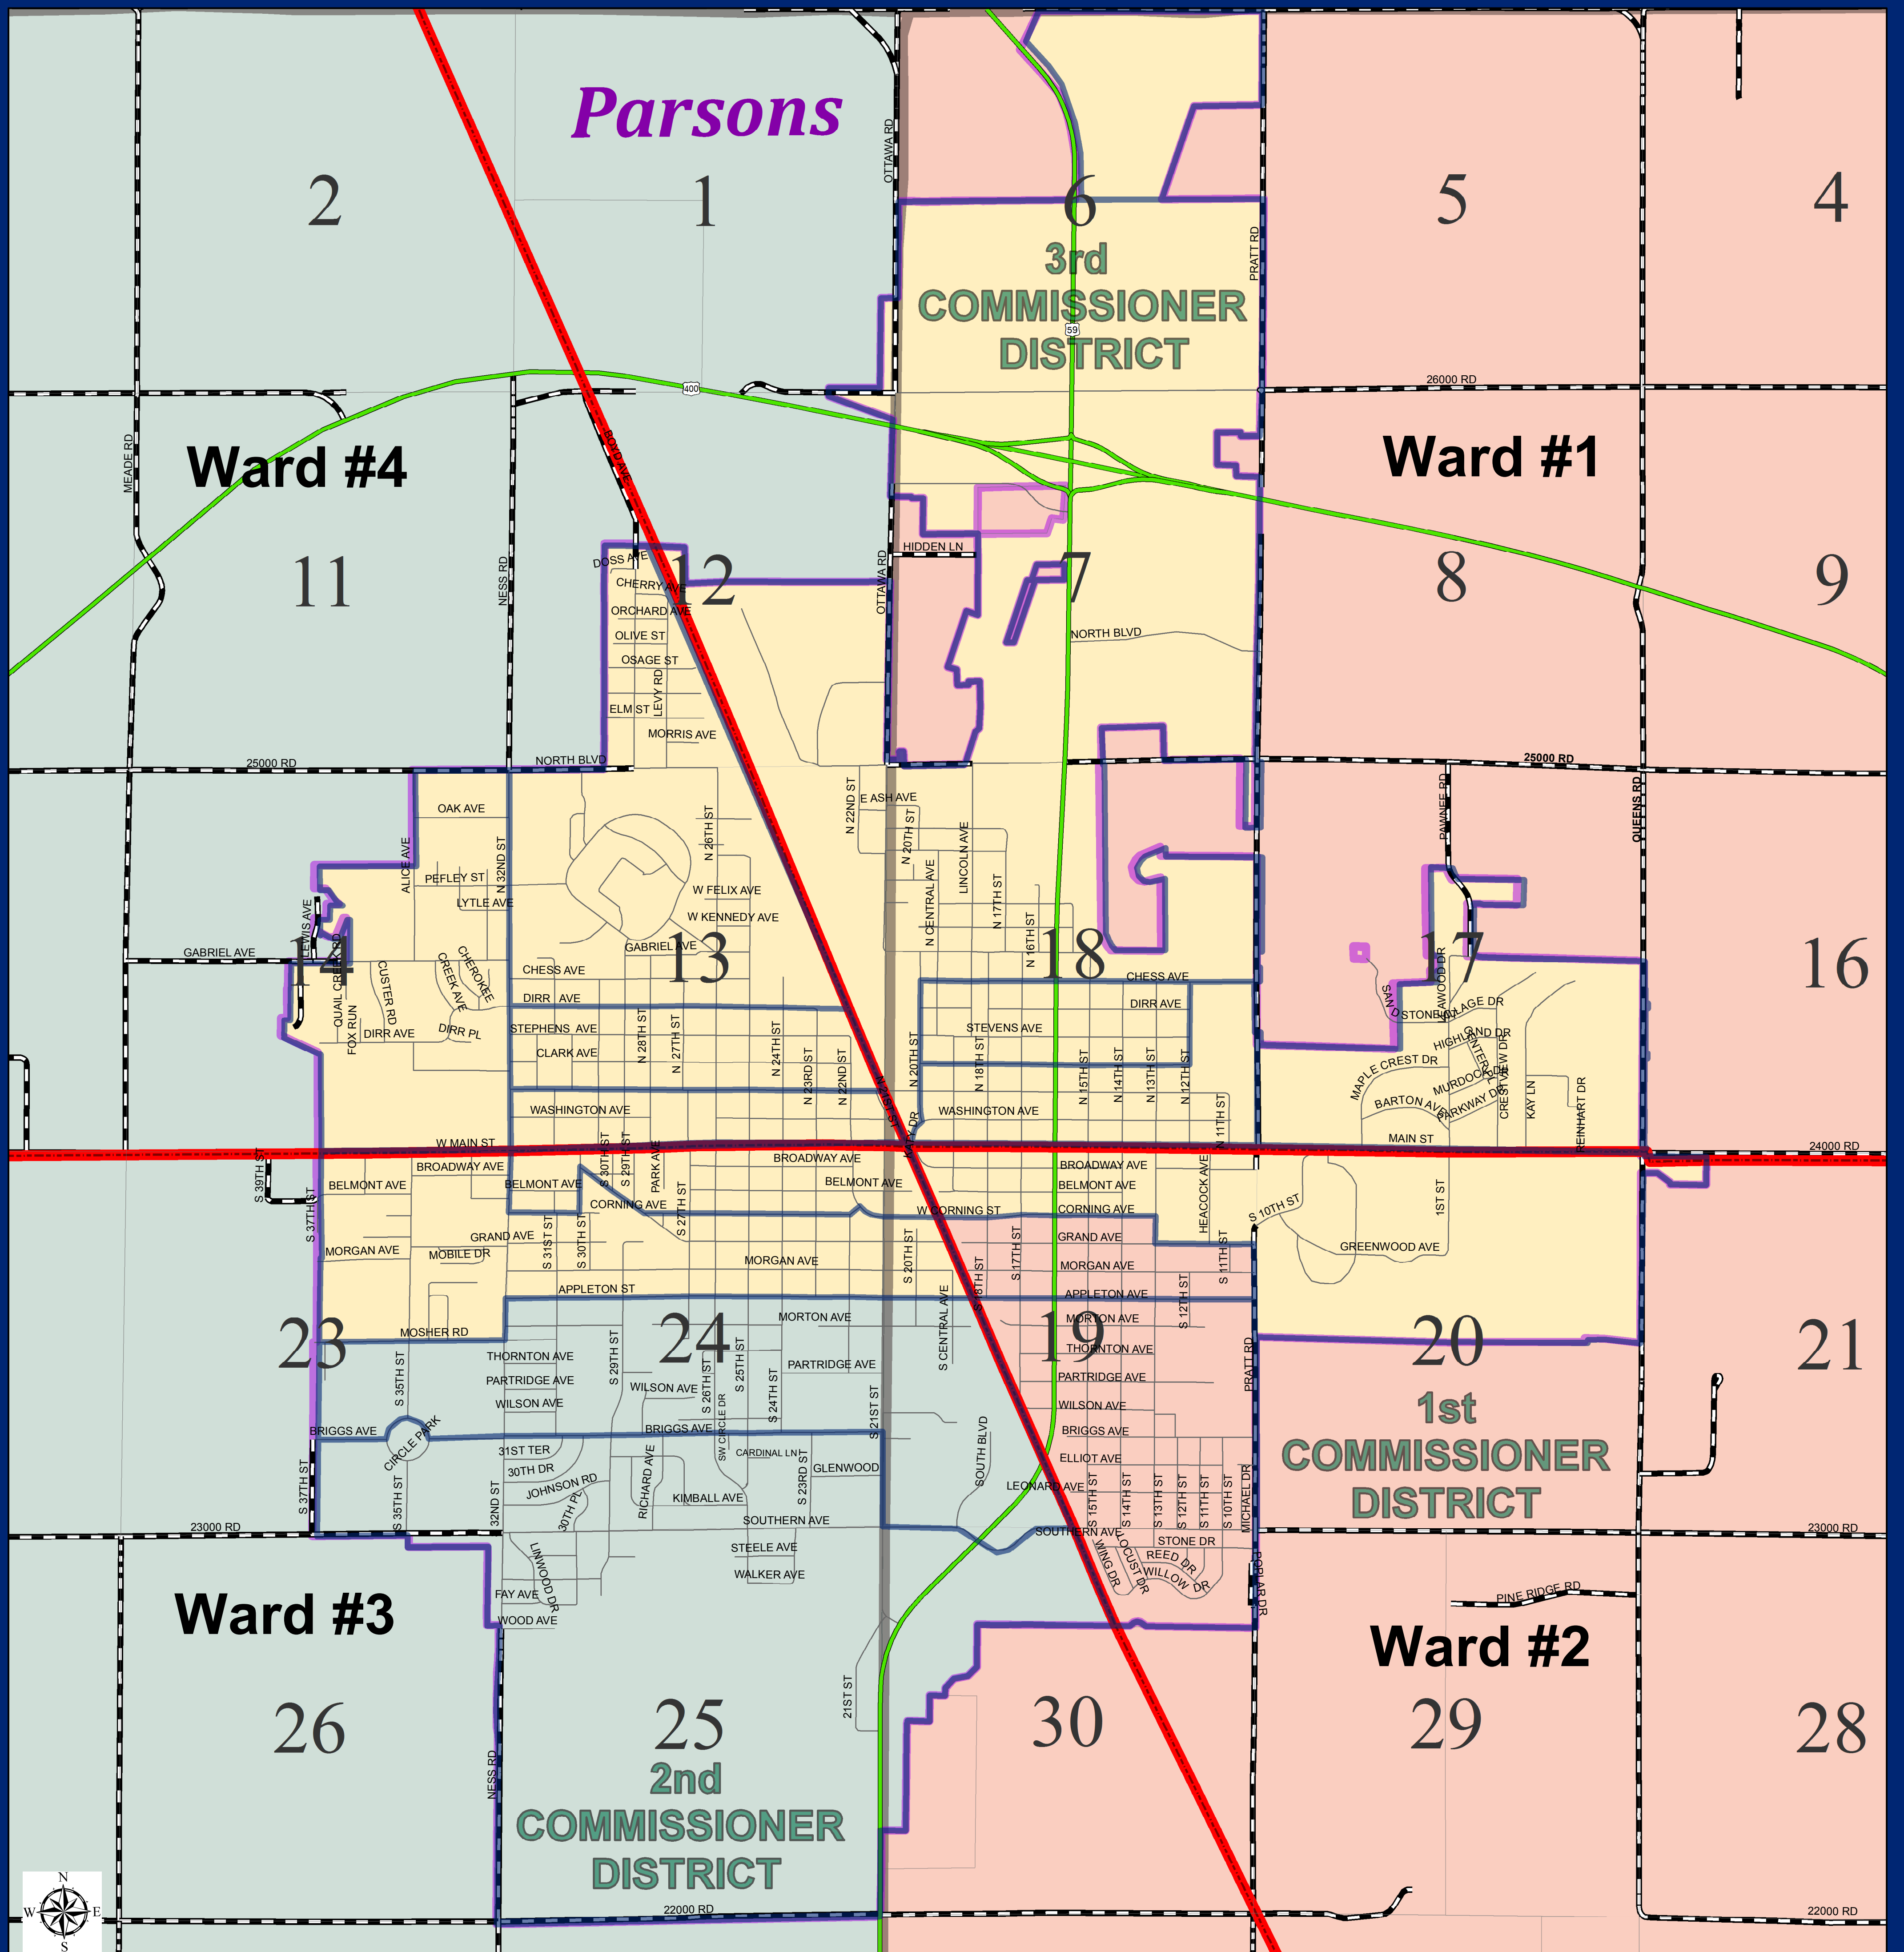

LABETTE COUNTY COMMISSIONER DISTRICTS 2017

COMMISSION DISTRICTS

- 1st
- 2nd
- 3rd
- Highways
- CITY STREETS
- COUNTY ROAD
- City Limits (Incorp)
- Political Townships

Labette County
 Mapping Department
 620-795-2548 Osweyo
 620-421-5255 Parsons
 Raymond Scales, Ext 339 • Judy Roberts, Ext 338
rscales@labettecounty.com
jroberts@labettecounty.com