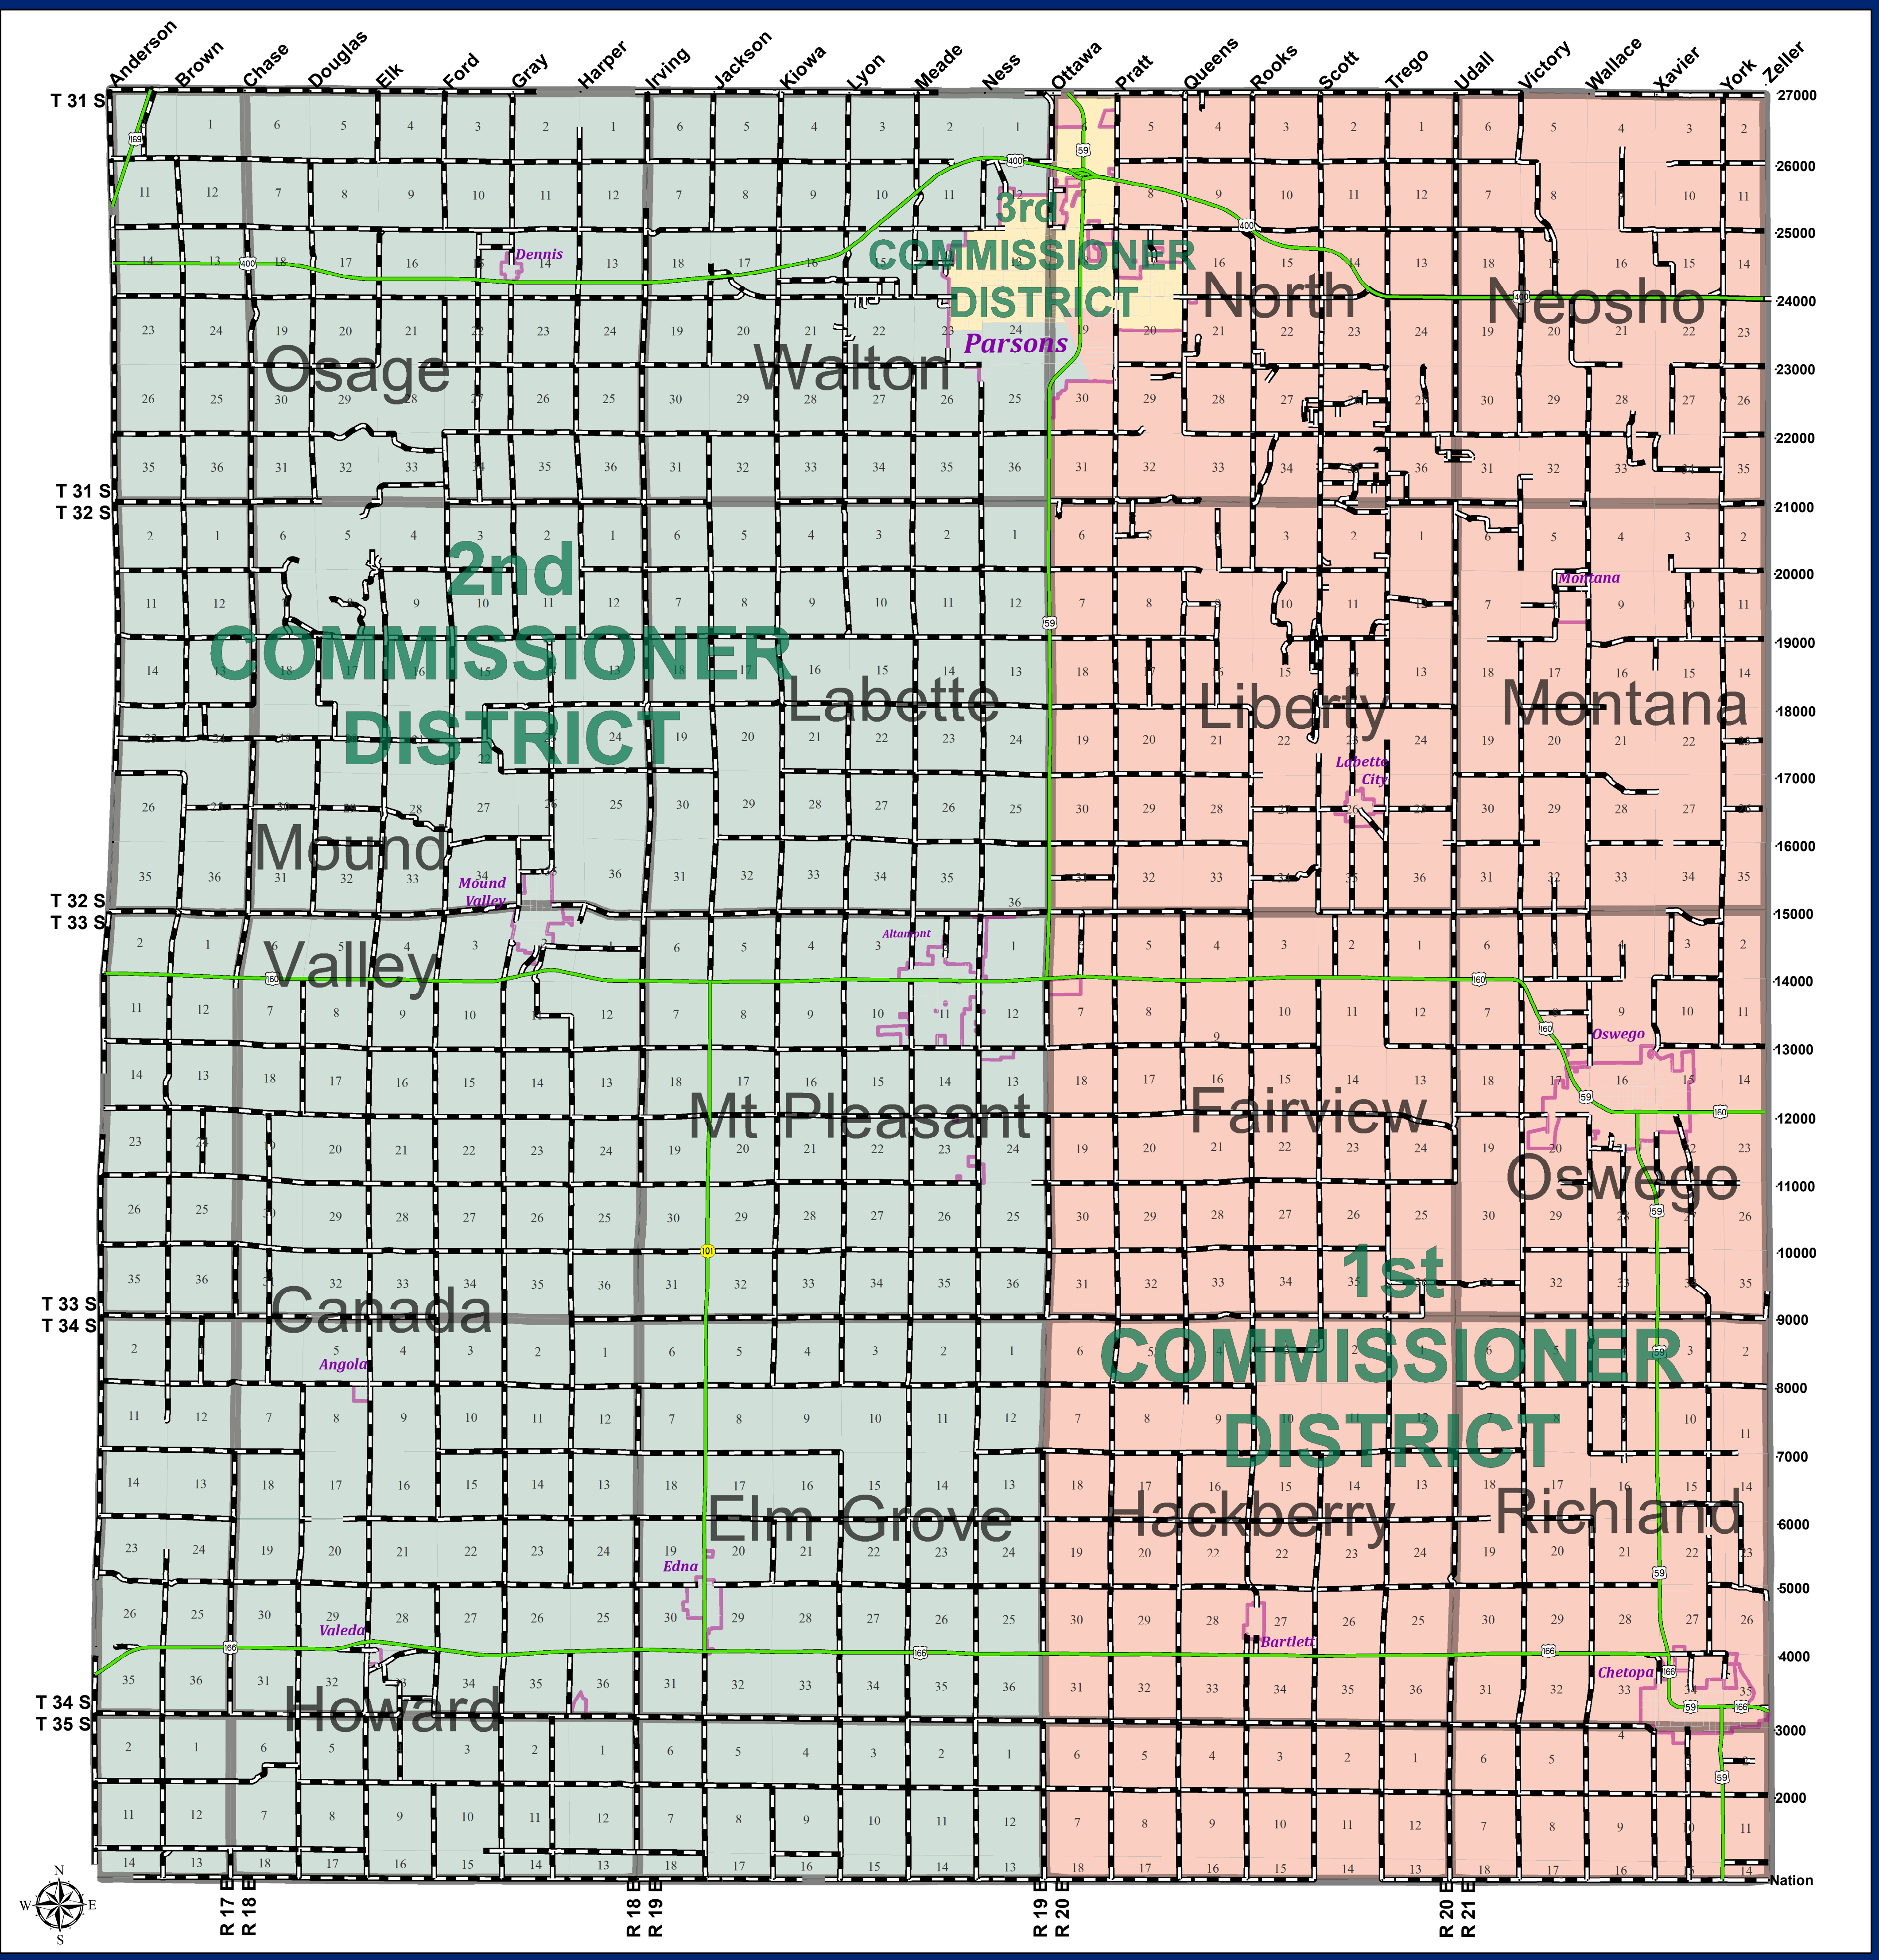

LABETTE COUNTY COMMISSION DISTRICTS 2017

COMMISSION DISTRICTS

- 1st
- 2nd
- 3rd

Legend:

- CITY STREETS
- COUNTY ROAD
- City Limits (Incorp)
- Highways
- Political Townships

Labette County
 Mapping Department
 620-795-2548 Oswego
 620-421-5255 Parsons
 Raymond Scales, Ext 339 • Judy Roberts, Ext 338
rscales@labettecounty.com
jroberts@labettecounty.com